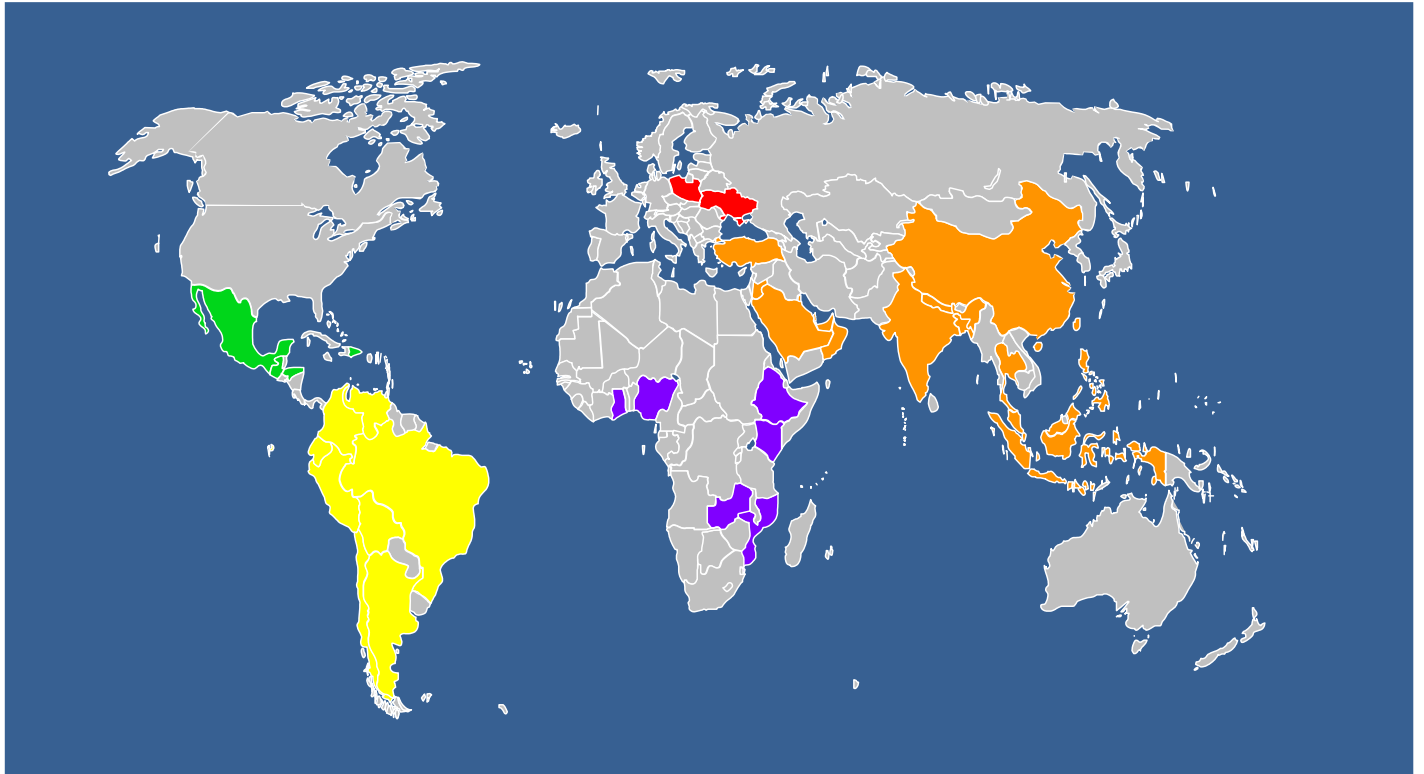

INTERNATIONAL GRADUATE PROGRAM *for* EDUCATORS

BUFFALO STATE • The State University of New York

IGPE PARTNER SITES

Africa | **Asia** | **Europe** | **North America** | **South America**

- | | | | |
|----------------|-----------|--------------|------------------|
| Argentina | Ethiopia | Mexico | Singapore |
| Bangladesh | Ghana | Mozambique | Taiwan |
| Bolivia | Guatemala | Nepal | Thailand |
| Brazil | Honduras | Nigeria | Turkey |
| Chile | India | Peru | Ukraine |
| China | Indonesia | Philippines | U. Arab Emirates |
| Colombia | Kenya | Poland | Venezuela |
| Dominican Rep. | Kuwait | Oman | Zambia |
| Ecuador | Jordan | Qatar | |
| | Malaysia | Saudi Arabia | |